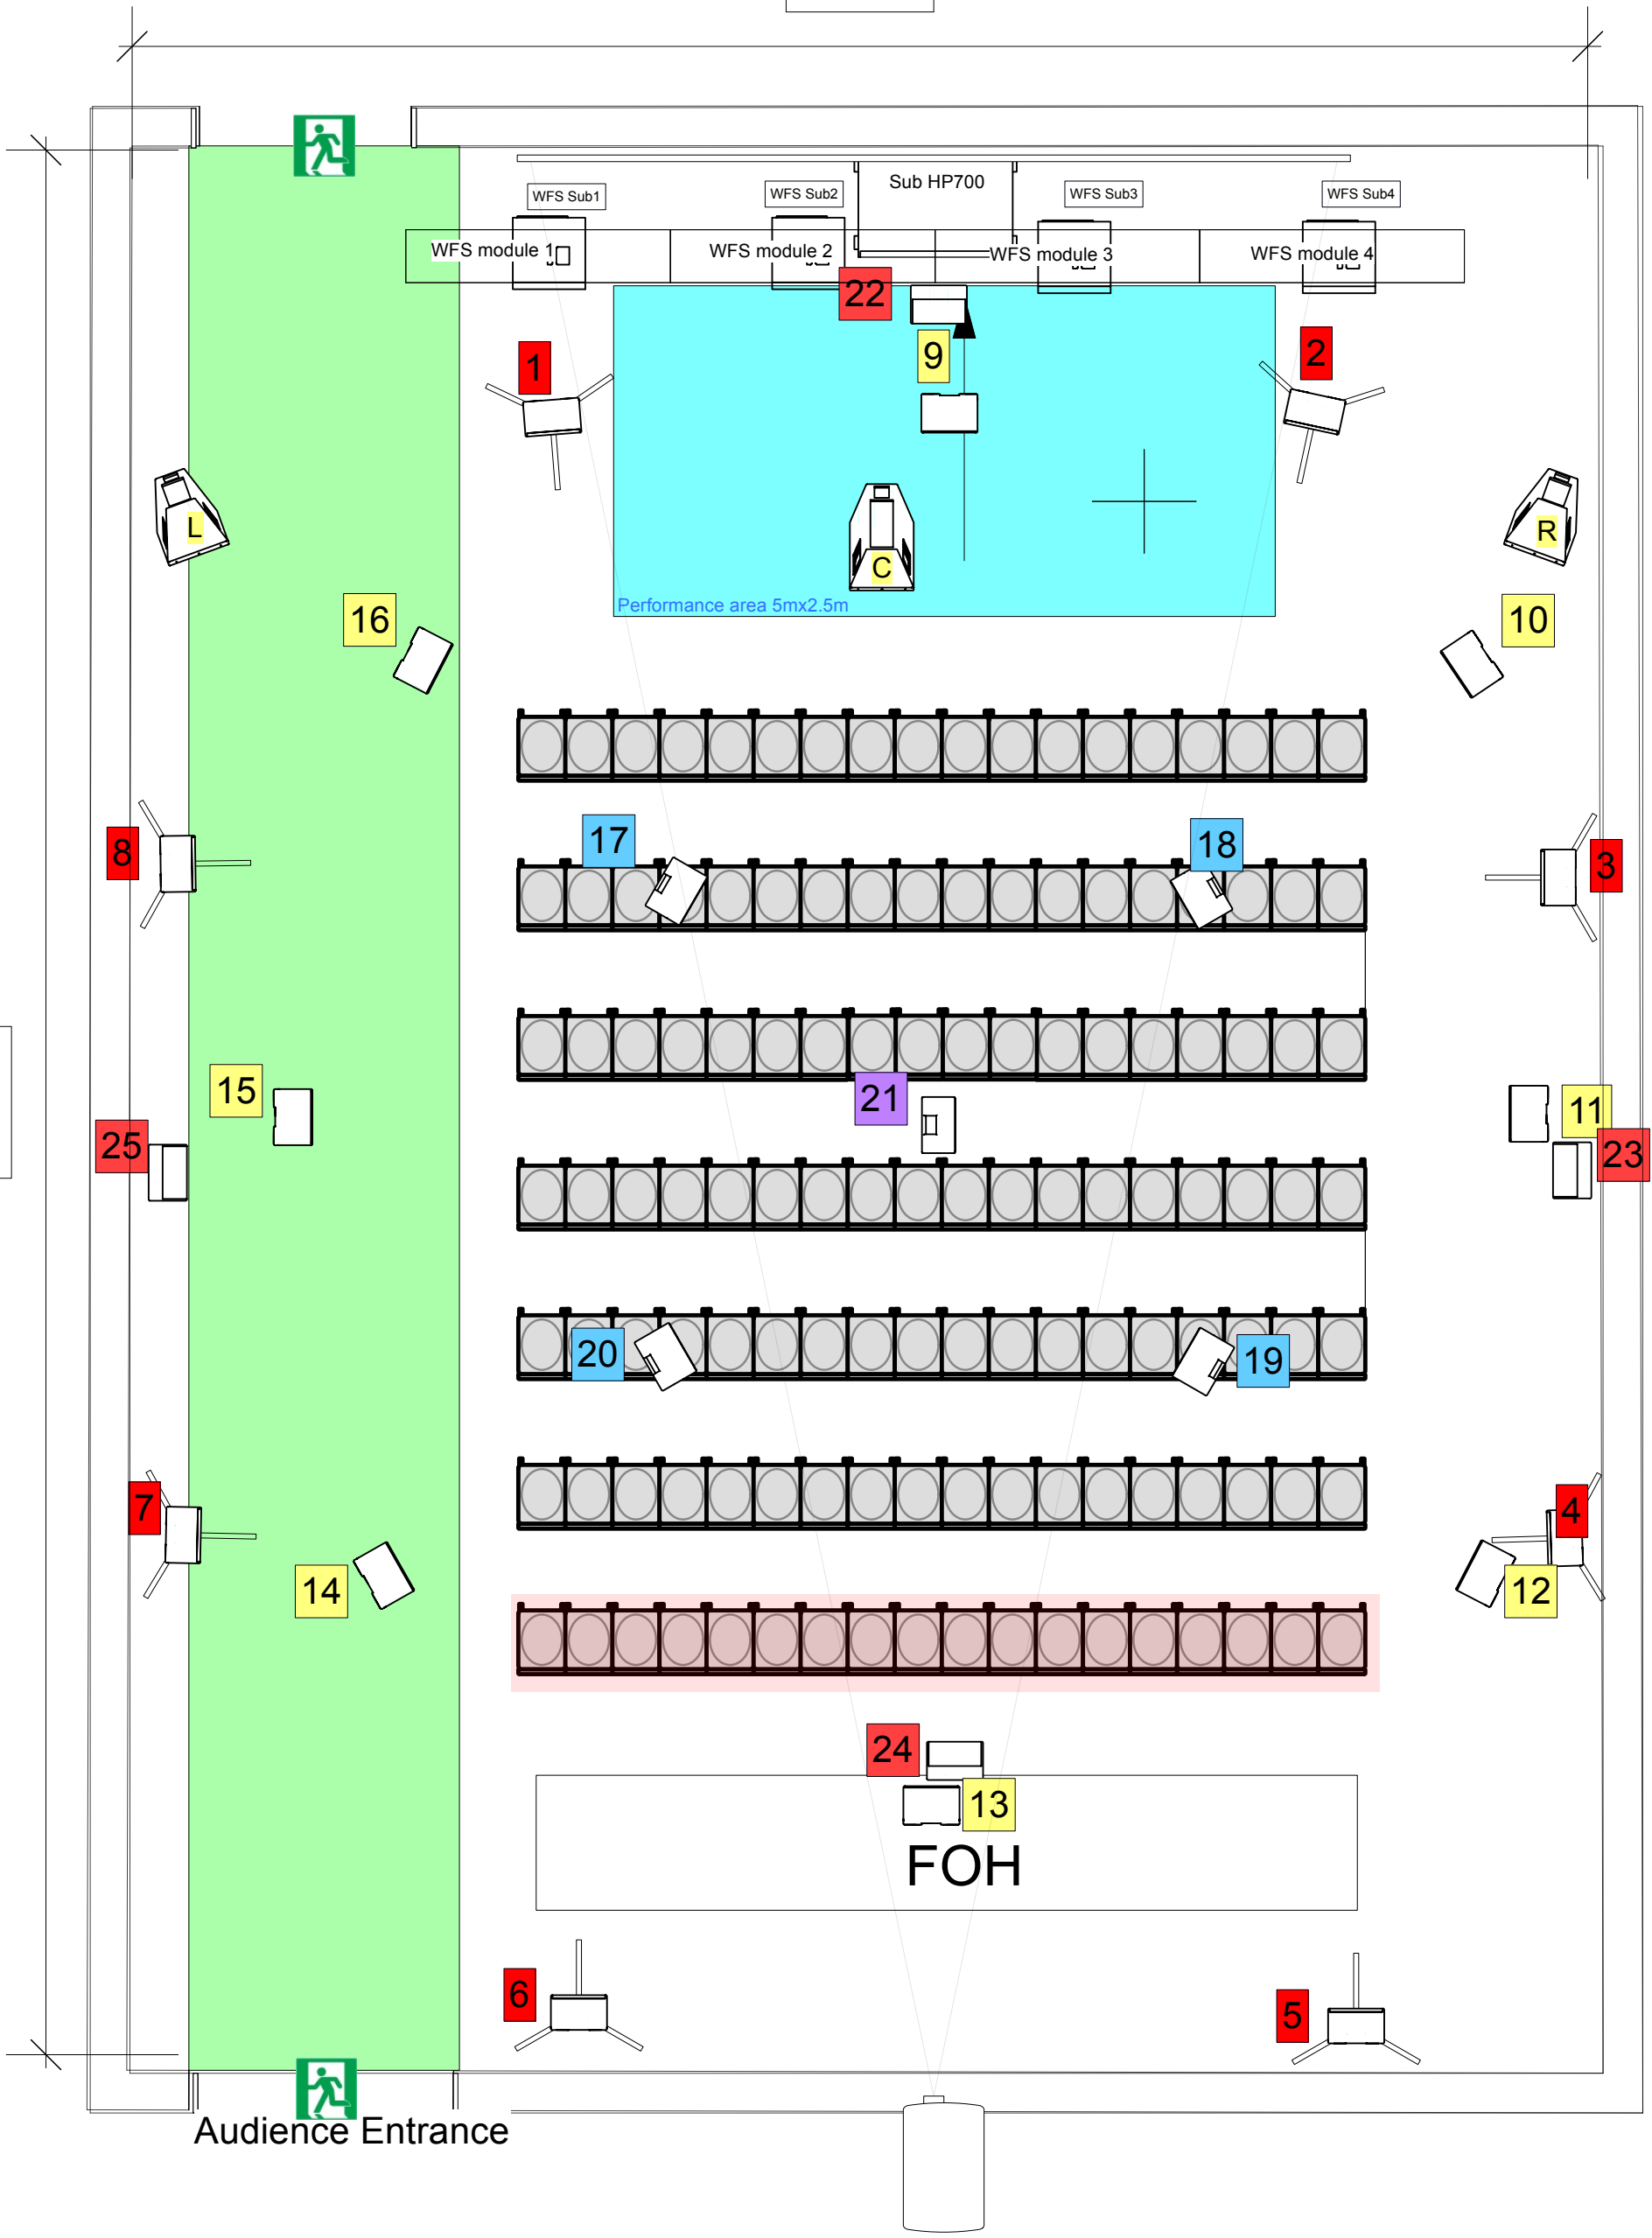

11.00

14.40

Audience Entrance

Loudspeaker setup

Main

LCR

Meyersound UPM

SUB

Meyersound HP700

WFS

4x

WFS Modules ICST

WFS 1-4

4x

Meyersound Sub MM10

WFS Sub 1-4

Ambisonic

4x Bottom

LAcustics x8

22-25

8x Ground

LAcustics x8 on Stand

1-8

8x Hi

LAcustics x8

9-16

4x Top

LAcustics x8

17-20

1x VOG

LAcustics x8

21